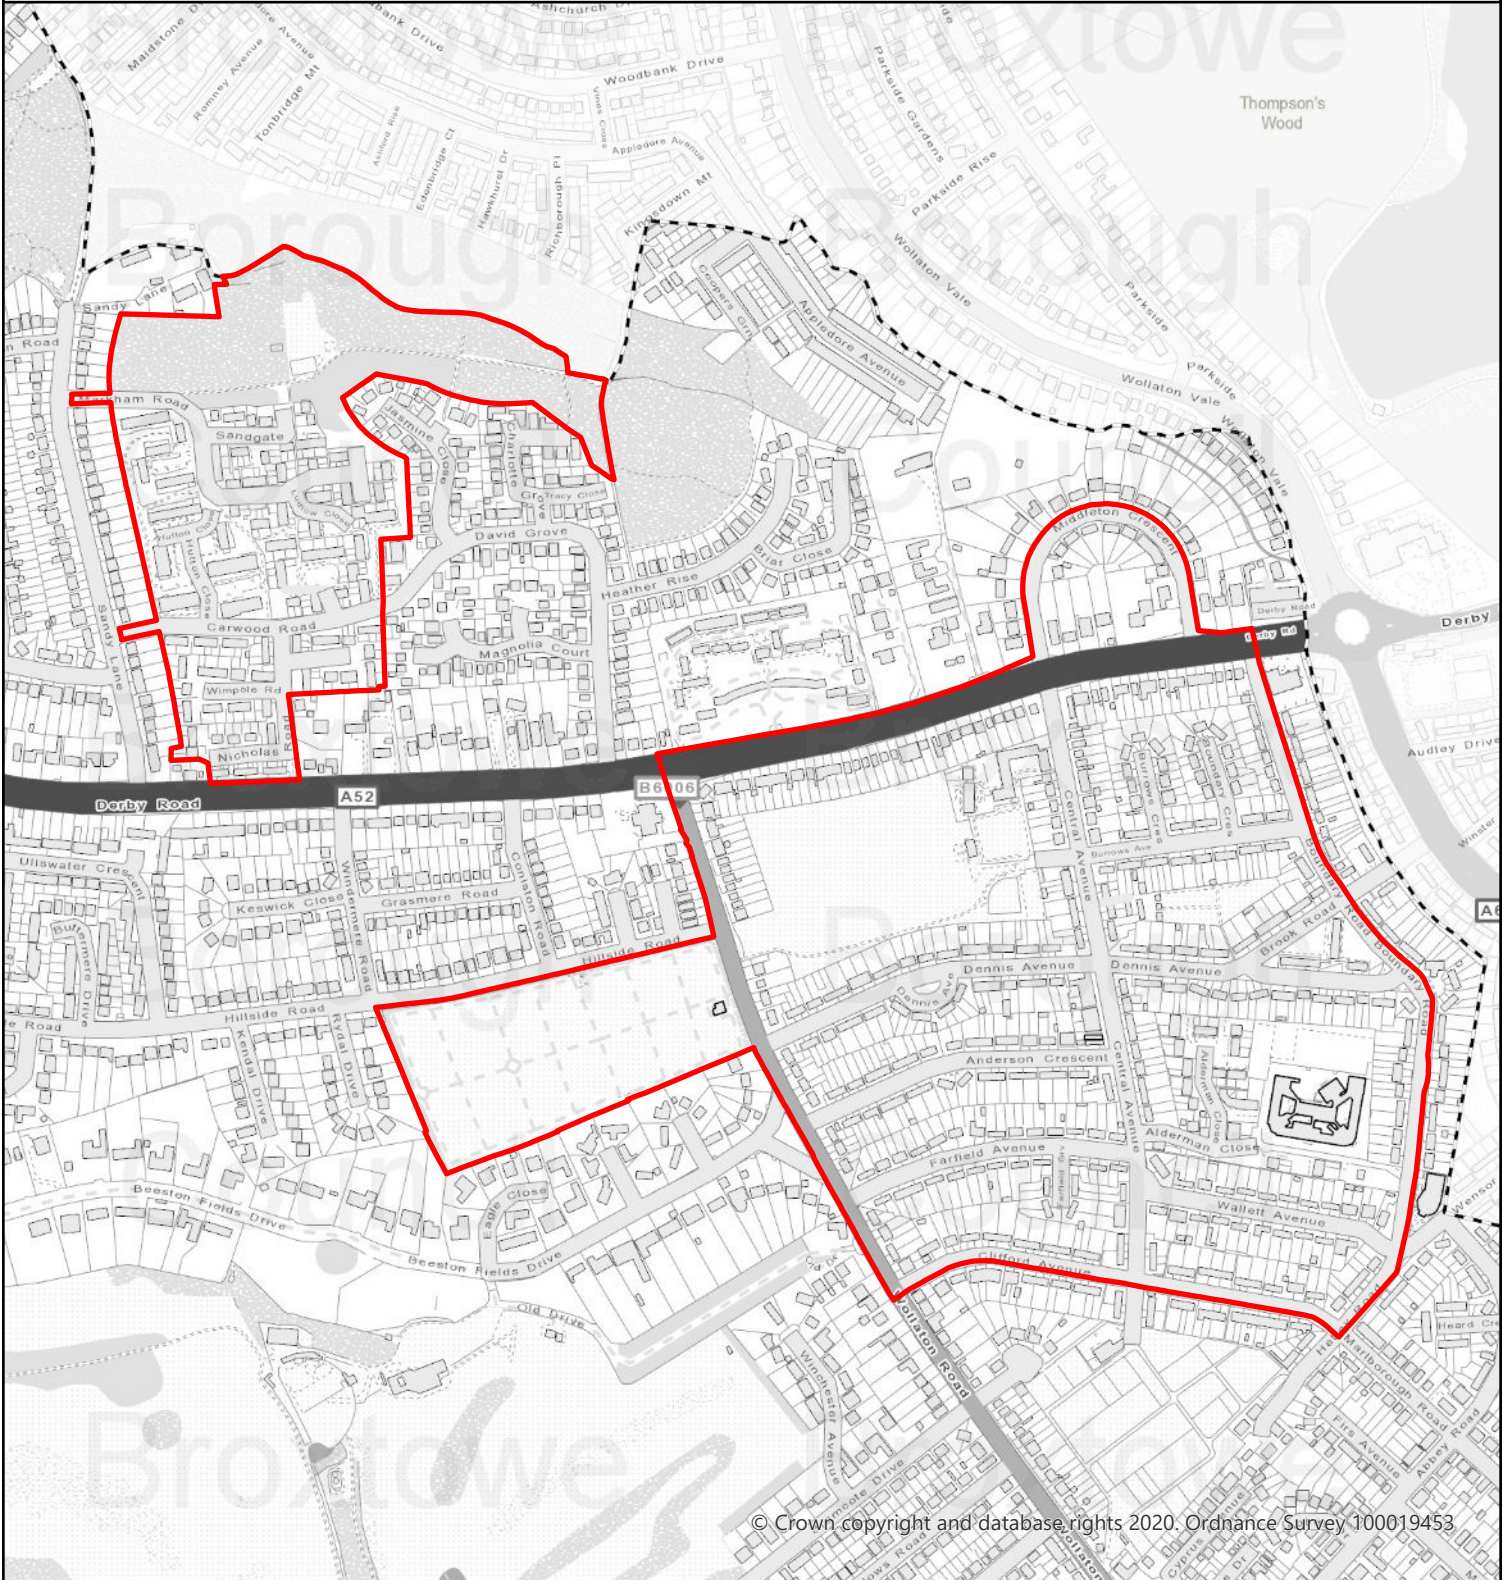

Beeston North

Broxtowe Borough Council Alcohol Control
Public Spaces Protection Order

Broxtowe
Borough
COUNCIL

Not to Scale

You are not permitted to copy, sub-license, distribute or sell any of this data to third parties in any form.

NOTES AND INFORMATION

 Restricted Area